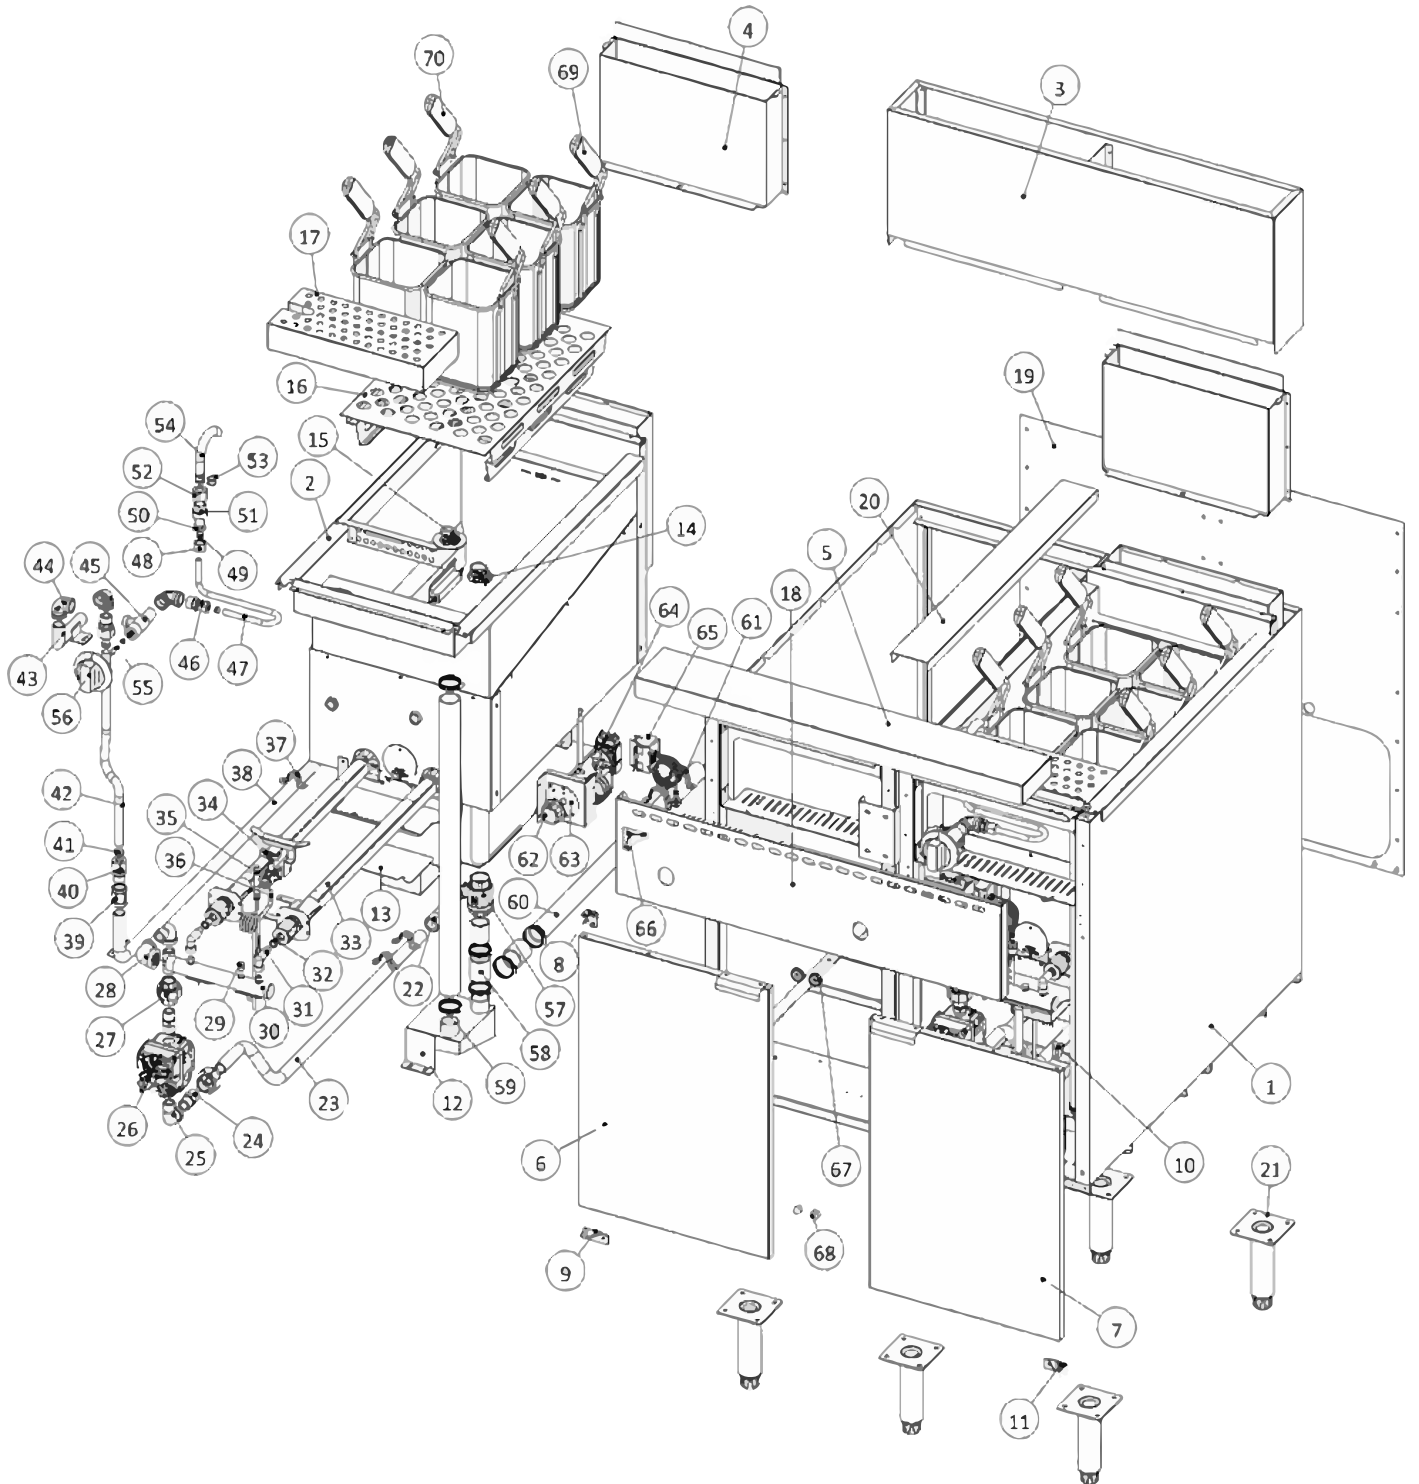

Parts Breakdown

Model CE-CN-0022-NG 48000

Parts Breakdown

Model CE-CN-0022-NG 48000

Item No.	Description	Position	Item No.	Description	Position	Item No.	Description	Position
AP492	Tank Assembly for 48000	2	AN718	Elbow for 48000	25	AP141	Brass Olive for 48000	49
AP493	Flue Cover for 48000	3	AN717	Combination Valve NG for 48000	26.1	AP142	Faucet Nut for 48000	50
AP114	Inner Flue for 48000	4	AN715	Union Connector for 48000	27, 29	AP143	Faucet Support for 48000	51
AP494	Front Bullnose for 48000	5	AP129	1/2 to 3/4 Street Elbow for 48000	28	AP144	Water Faucet Connecting Nut for 48000	52
AP495	Left Door for 48000	6	AP130	Gas Pipe for 48000	30	AP145	O Ring for 48000	53
AP496	Right Door for 48000	7	AP131	Nozzle Elbow for 48000	31	AP146	Water Pipe Welding Assembly for 48000	54
AP117	Top Door Hinge for 48000	8	AJ595	Oven Nozzle for 48000	32	AP147	Knob Insert Shaft for 48000	55
AP118	Bottom Door Hinge for 48000	9	AP132	Gas Burner for 48000	33	AP148	Water Knob+Knob Insert for 48000	56
AP497	Top Door Hinge for 48000	10	AN722	NG Pilot for 48000	34.1	AD733	Drain Valve for 48000	57
AP498	Bottom Door Hinge for 48000	11	AN721	Thermal Pile for 48000	35	AP150	Overflow Pipe for 48000	58
AP119	Overflow Box for 48000	12	AC316	Pilot Pipe for 48000	36	AP151	Pipe Clamp for 48000	59
AP120	Heat Deflector for 48000	13	AO146	Clamp for 48000	37	AP149	Water Outlet Pipe Connector+Drain Pipe for 48000	60
AP121	Drain Strainer Mesh for 48000	14	AP133	Water Feeding Pipe for 48000	38	AP152	Pipe Clamp for 48000	61
AP122	Overflow Strainer Mesh for 48000	15	AP134	Water Pipe Connector for 48000	39	AD722	Control Knob for 48000	62
AP499	Basket Support for 48000	16	AO142	1/2 to 15 Street Elbow for 48000	40	AP153	Bezel for 48000	63
AP124	Front Strainer Plate for 48000	17	AP135	Water Pipe Clamp for 48000	41	AN725	Thermostat for 48000	64
AP500	Front Panel for 48000	18	AO143	Corrugated Pipe for 48000	42	AP155	High Limit for 48000	65
AP501	Back Plate for 48000	19	AP136	Water Pipe Assembly for 48000	43	AP156	Water Faucet Facial Panel for 48000	66
AP502	Connector Strip for 48000	20	AP503	1/2 Street Elbow for 48000	44	AD716	Door Magnet for 48000	67
AD718	Adjustable Leg for 48000	21	AP138	Faucet for 48000	45	AD717	Door Column for 48000	68
AK289	Intake Pipe Adapter for 48000	22	AJ588	1/2-10 Pipe Connector for 48000	46	AP158	Right Hand Basket for 48000	69
AP127	Gas Feeding Pipe for 48000	23	AP139	Flexi Pipe for 48000	47	AP157	Left Hand Basket for 48000	70
AP128	1/2 Male Thread Connector for 48000	24	AP140	Fitting Nut for 48000	48			